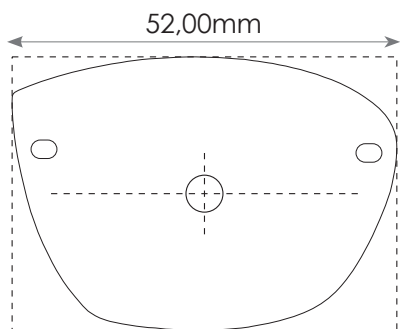

SFCC-107

Eyeseize 52mm

R17
Rose

R60
Red

G86
Pastel Green

B32
Light Brown