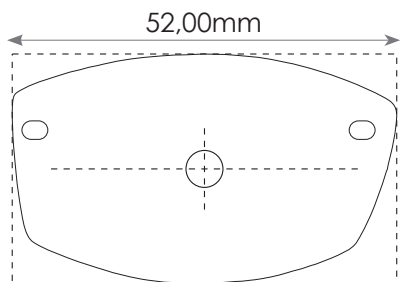

SFCC-109

Eyeseize 52mm

R84
Pastel Red

G86
Pastel Green

Y40
Yellow Green

R17
Rose