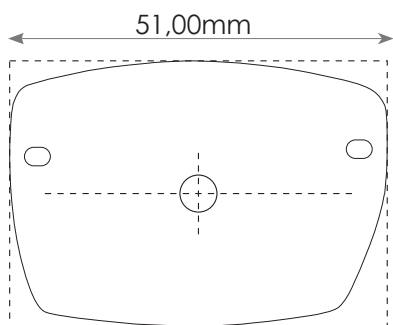

LG15
Rose Shiny

NE1
Black

SFCC-134 D21
Eyeseize 51mm

BW20
Blue Shiny

SB15
Silver Shiny

SF loop / shapes

Shape 5401

Eye size: 42 | 44 | 48