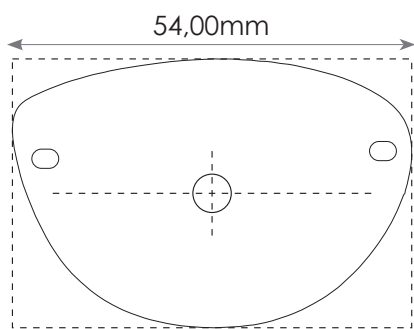

SFCC-108

Eyeseize 54mm

R84
Pastel Red

G86
Pastel Green

R60
Red

B80
Pastel Brown