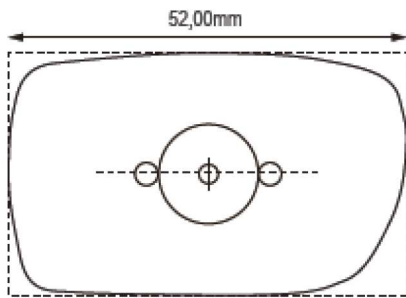

Stocked in UK

like wearing nothing.

+
perfect fit
modular individuality
100% swiss-made

Swissflex rainbow / shapes (R-21)

Shape M1

Boxing: 52

Shape M2

Boxing: 52