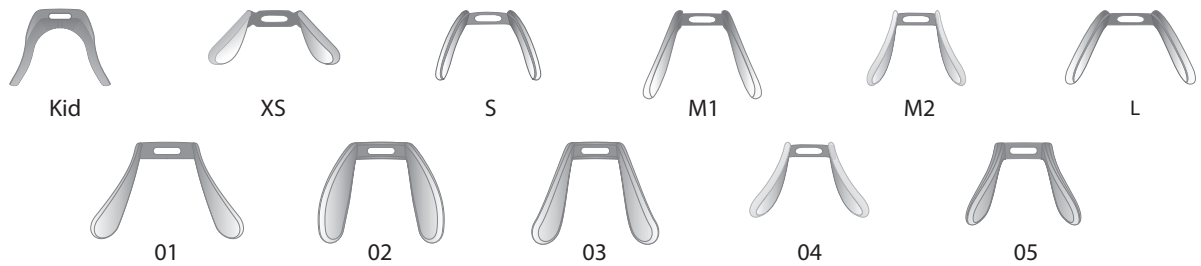

Swissflex SFR24 / shapes

Shape 01

Boxing: 52

Shape 02

Boxing: 52

Shape 03

Boxing: 52

Shape 04

Boxing: 52

Swissflex SFR24 / shapes

Shape 05

Boxing: 52

SF Fitting Systems for the nose

Modular ergonomic systems ensure best wearing comfort of each model for each face

Nosepads regular > multi fit

Pads with adapter > adjustable fit

Nosepad baby > riveted fit

Mini pads with adapter > exchangeable fit

SF Fitting Systems for head and ears

Modular ergonomic systems ensure best wearing comfort of each model for each face

Temple straight > quick fit (not cut to length and with/without endpieces)

Straight- Classic & Loop

endpiece short

Temples: Raster & Skull > adjustable fit (cut to length and different ear/endpieces)

Raster - Classic & Loop

standard

strong

kid

kid gap