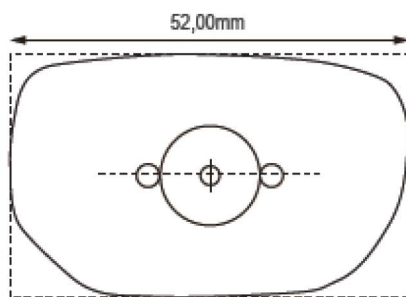

Stocked in UK

like wearing nothing.

+
perfect fit
modular individuality
100% swiss-made

Swissflex rainbow / shapes (R-21)

Shape M1

Boxing: 52

Shape M2

Boxing: 52

Shape M3

Boxing: 52

Shape M4

Boxing: 52

Shape M5

Boxing: 52

Shape M6

Boxing: 52