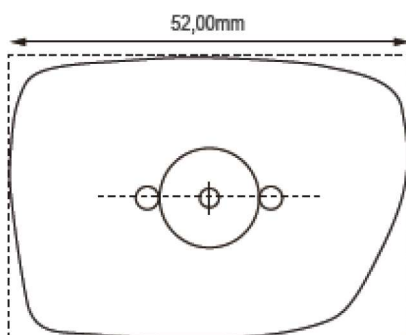

Stocked in UK

like wearing nothing.

+
perfect fit
modular individuality
100% swiss-made

Swissflex rainbow / shapes (R-21)

Shape M1

Boxing: 52

Shape M2

Boxing: 52

Shape M3

Boxing: 52

Shape M4

Boxing: 52

Shape M5

Boxing: 52

Shape M6

Boxing: 52