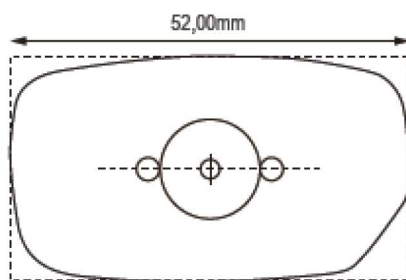

Stocked in UK

like wearing nothing.

+
perfect fit
modular individuality
100% swiss-made

Swissflex rainbow / shapes (R-21)

Shape M1

Boxing: 52

Shape M2

Boxing: 52

Shape M3

Boxing: 52

Shape M4

Boxing: 52

Shape M5

Boxing: 52

Shape M6

Boxing: 52