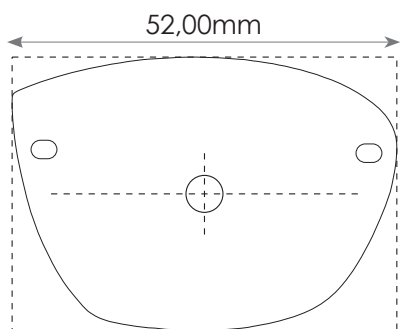

SFCC-107 D23

Eyeseize 52mm

L50
Purple

BW20
Blue Shiny