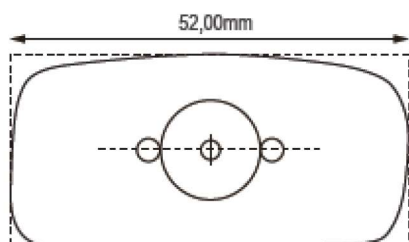

Stocked in UK

like wearing nothing.

+
perfect fit
modular individuality
100% swiss-made

Swissflex rainbow / shapes (R-21)

Shape M1

Boxing: 52

Shape M2

Boxing: 52

Shape M3

Boxing: 52

Shape M4

Boxing: 52

Shape M5

Boxing: 52

Shape M6

Boxing: 52